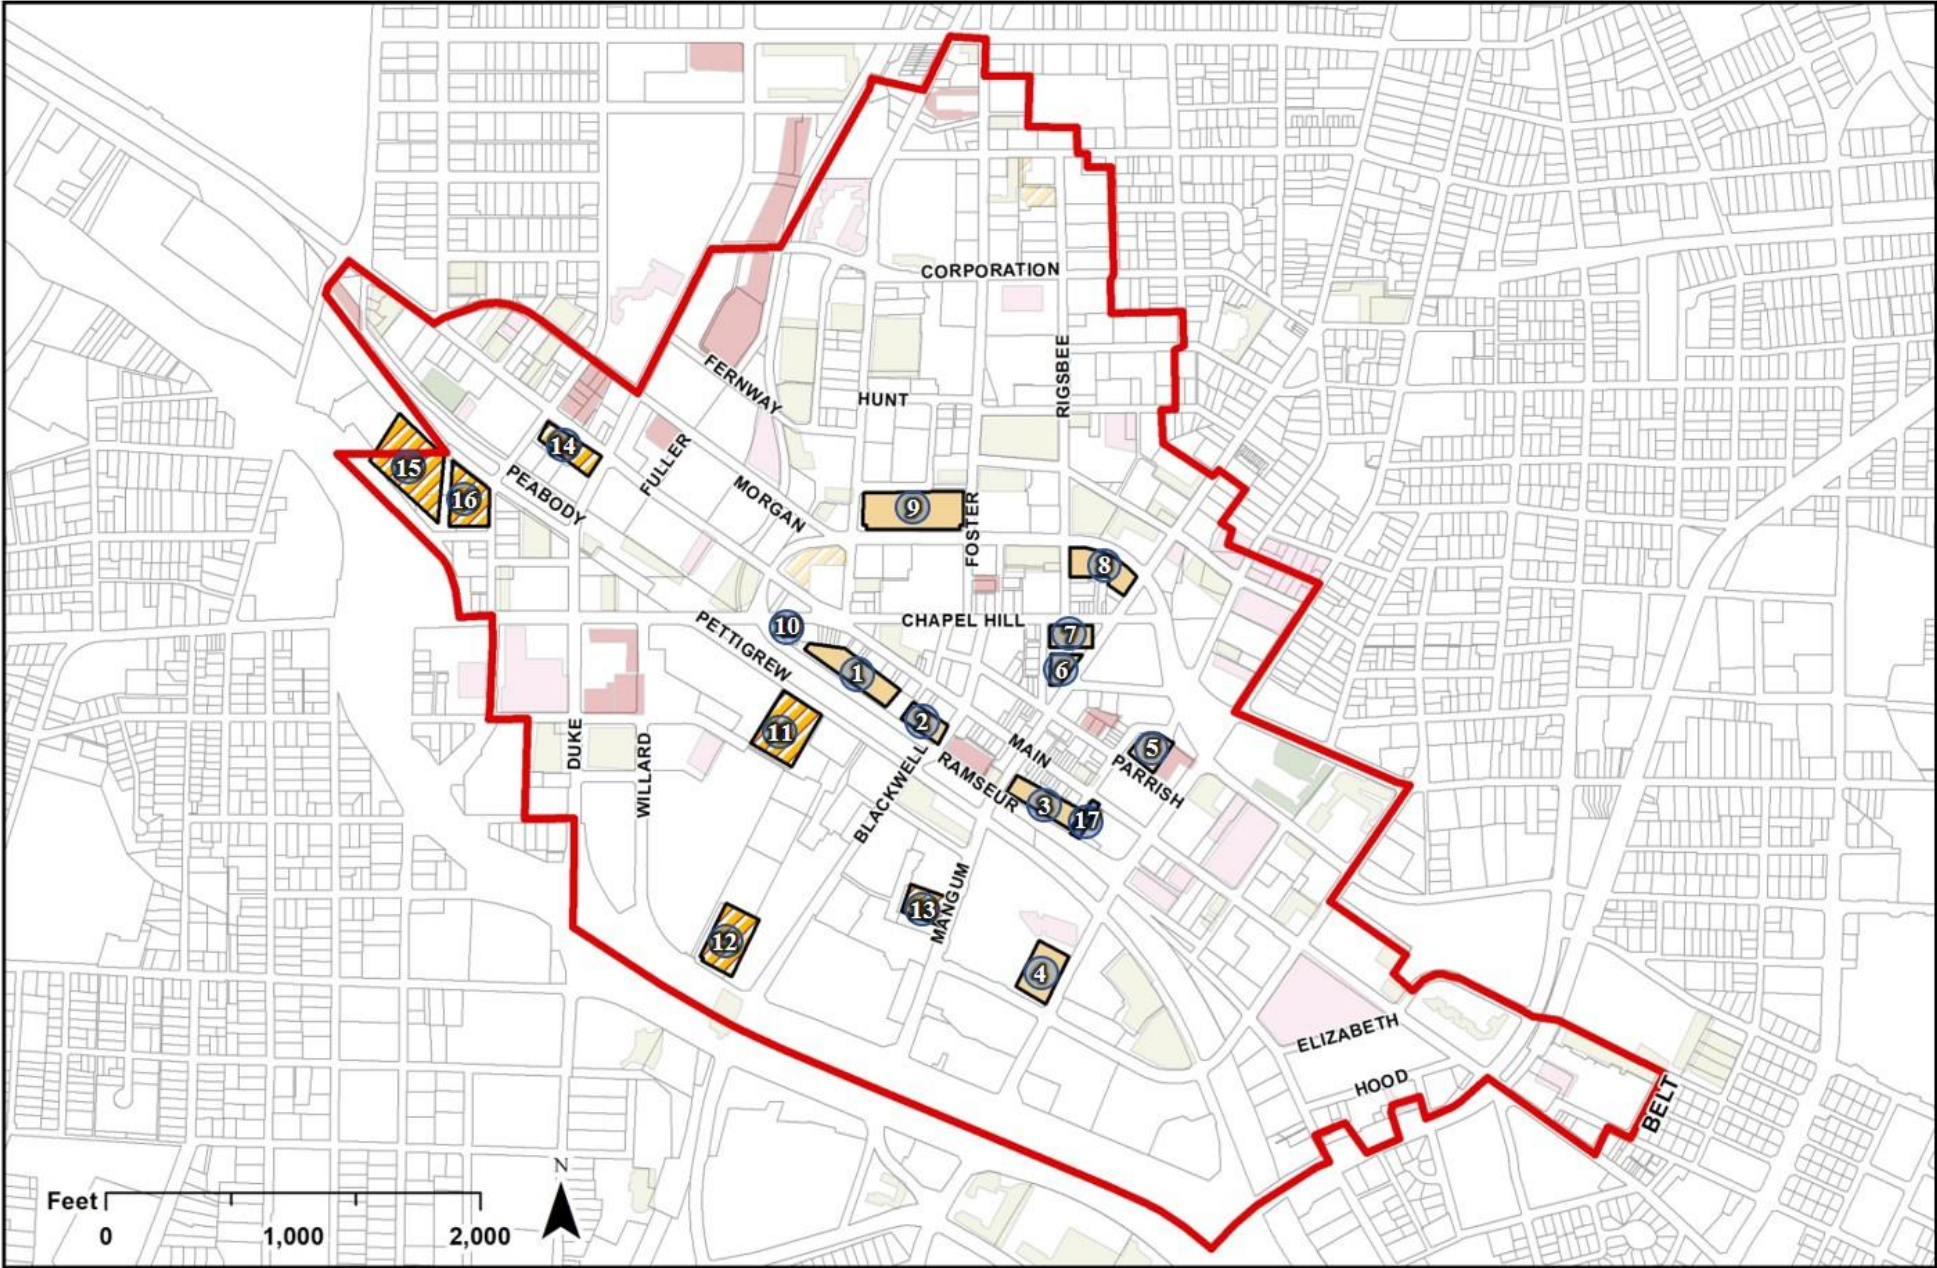

# Downtown Durham Public & Privately-Owned Parking

Source: Downtown Durham, Inc.

| <b>ID</b> | <b>Name</b>              | <b>Rate</b>           | <b>Spaces</b> | <b>Public vs Private</b> | <b>Pay Hours</b>   | <b>Parking Type</b> |
|-----------|--------------------------|-----------------------|---------------|--------------------------|--------------------|---------------------|
| 1         | Corcoran St Lot          | \$1.25                | 155           | Public Owned             | 8:00 AM - 7:00 PM  | Surface Lot         |
| 2         | Corcoran St Garage       | \$1.25                | 554           | Public Owned             | 10:00 AM - 7:00 PM | Garage              |
| 3         | Church St Garage         | \$1.25                | 406           | Public Owned             | 10:00 AM - 7:00 PM | Garage              |
| 4         | Justice Center Garage    | \$2 First two hours   | 174           | Public Owned             | 8:00 AM - 5:00 PM  | Garage              |
| 5         | Lot 8                    | \$1.25                | 91            | Public Owned             | 8:00 AM - 7:00 PM  | Surface Lot         |
| 6         | Chapel Hill St Lot       | \$1.25                | 52            | Public Owned             | 10:00 AM - 7:00 PM | Surface Lot         |
| 7         | Chapel Hill Garage       | \$1.25                | 328           | Public Owned             | 10:00 AM - 7:00 PM | Garage              |
| 8         | Morgan Rigsbee Garage    | \$1.25                | 665           | Public Owned             | 10:00 AM - 7:00 PM | Garage              |
| 9         | Centre Garage            | \$1.25                | 719           | Public Owned             | 10:00 AM - 7:00 PM | Garage              |
| 10        | Lot 32                   | \$1.25                | 10            | Public Owned             | 8:00 AM - 7:00 PM  | Surface Lot         |
| 11        | ATC North Garage         | \$3.75 After 3 Hours  | ~ 1700        | Privately Owned          | 8:00 AM - 5:00 PM  | Garage              |
| 12        | ATC South Garage         | \$3.75 After 3 Hours  | ~ 1100        | Privately Owned          | 8:00 AM - 5:00 PM  | Garage              |
| 13        | ATC East Garage          | \$3.75 After 3 Hours  | ~ 600         | Privately Owned          | 8:00 AM - 5:00 PM  | Garage              |
| 14        | Brightleaf Square        | \$3.00                | 115           | Privately Owned          | 8:00 AM - 5:00 PM  | Surface Lot         |
| 15        | West Pettigrew St Garage | \$1.50                | 848           | Privately Owned          | 8:00 AM - 6:00 PM  | Garage              |
| 16        | West Pettigrew St Lot    | \$1.50                |               | Privately Owned          | 8:00 AM - 6:00 PM  | Surface Lot         |
| 17        | Durham County Government | Free Parking (30-Min) | 11            | Public Owned             | 8:00 AM - 5:00 PM  | Surface Lot         |